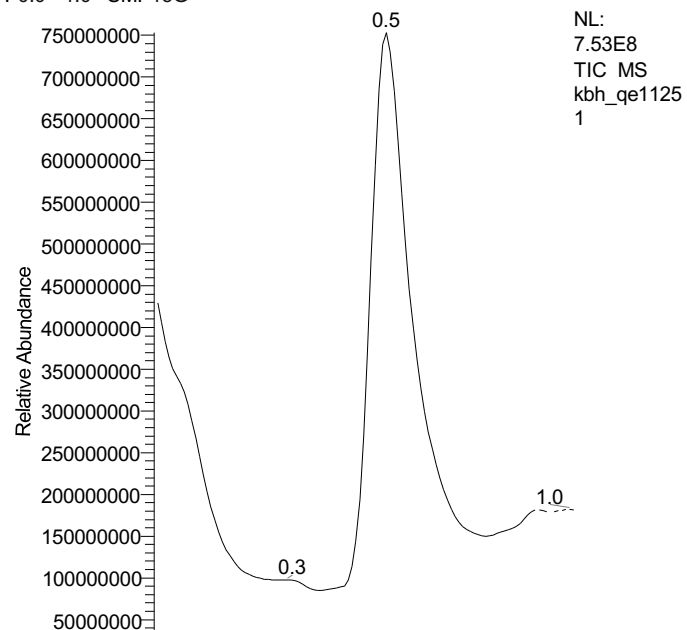

RT: 0.0 - 1.0 SM: 15G

kbh_qe11251 #57-65 RT: 0.50-0.57 AV: 9 NL: 8.87E7
T: FTMS + p APCI corona Full lock ms [50.00-750.00]

kbh_qe11251 #57-65 RT: 0.50-0.57 AV: 9 NL: 4.11E7
T: FTMS + p APCI corona Full lock ms [50.00-750.00]