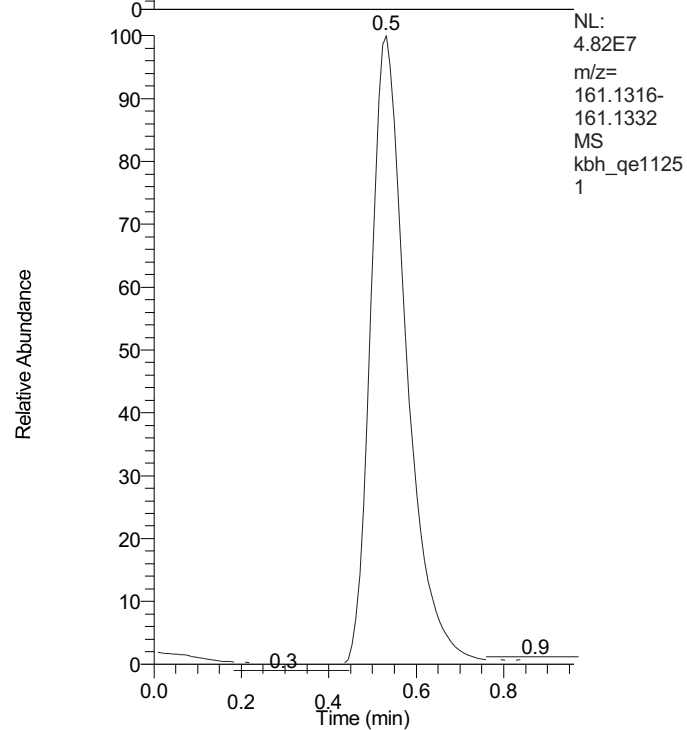

RT: 0.0 - 1.0 SM: 15G

kbh_qe11251 #57-65 RT: 0.50-0.57 AV: 9 NL: 8.87E7
T: FTMS + p APCI corona Full lock ms [50.00-750.00]

kbh_qe11251 #57-65 RT: 0.50-0.57 AV: 9 NL: 4.11E7
T: FTMS + p APCI corona Full lock ms [50.00-750.00]