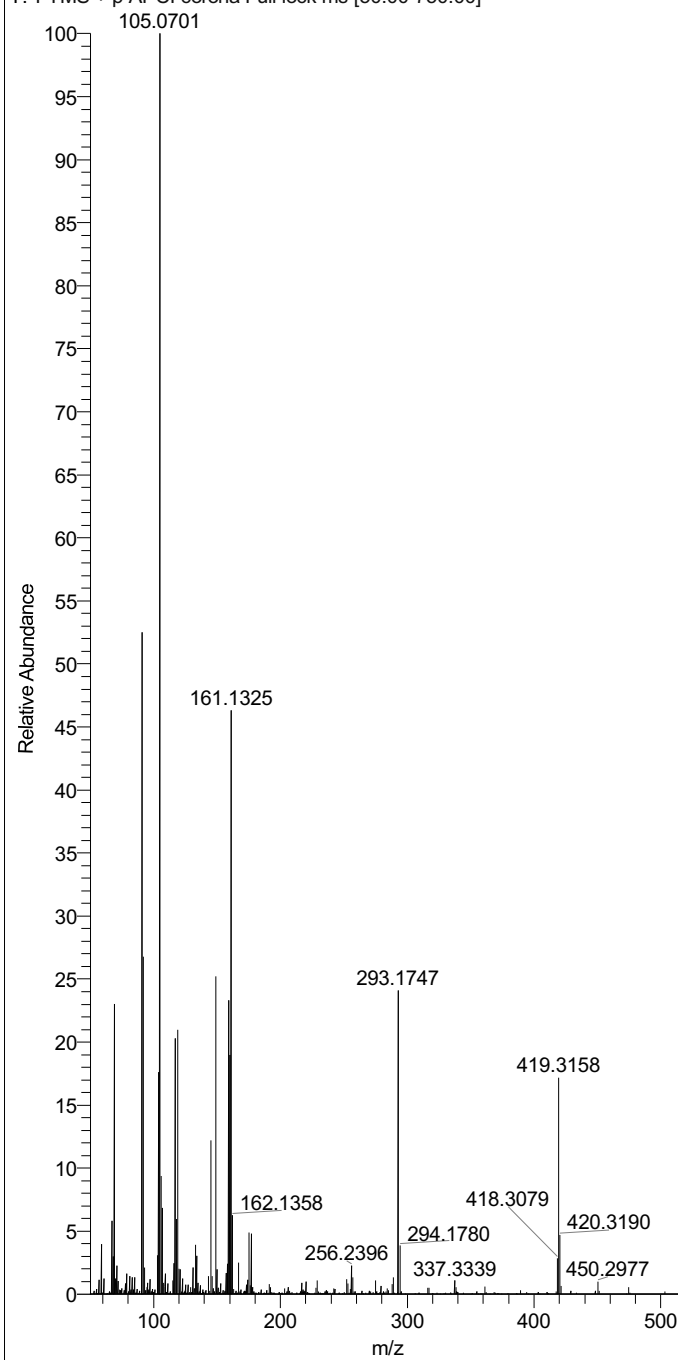

RT: 0.0 - 1.0 SM: 15G

kbh_qe11251 #57-65 RT: 0.50-0.57 AV: 9 NL: 8.87E7
T: FTMS + p APCI corona Full lock ms [50.00-750.00]

kbh_qe11251 #57-65 RT: 0.50-0.57 AV: 9 NL: 4.11E7
T: FTMS + p APCI corona Full lock ms [50.00-750.00]